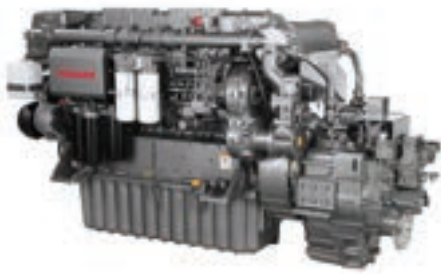

ENGINES & ENGINE PARTS | POWER GENERATION | MARINE ENGINES

**ENGINE COMPONENTS
FOR OFF HIGHWAY VEHICLES
AND MARINE VESSELS**

MARINE ENGINE PRODUCTS

ENGULF MECH Caters marine Gearboxes, Engine parts, Propeller shafts and relevant products of almost all brands.